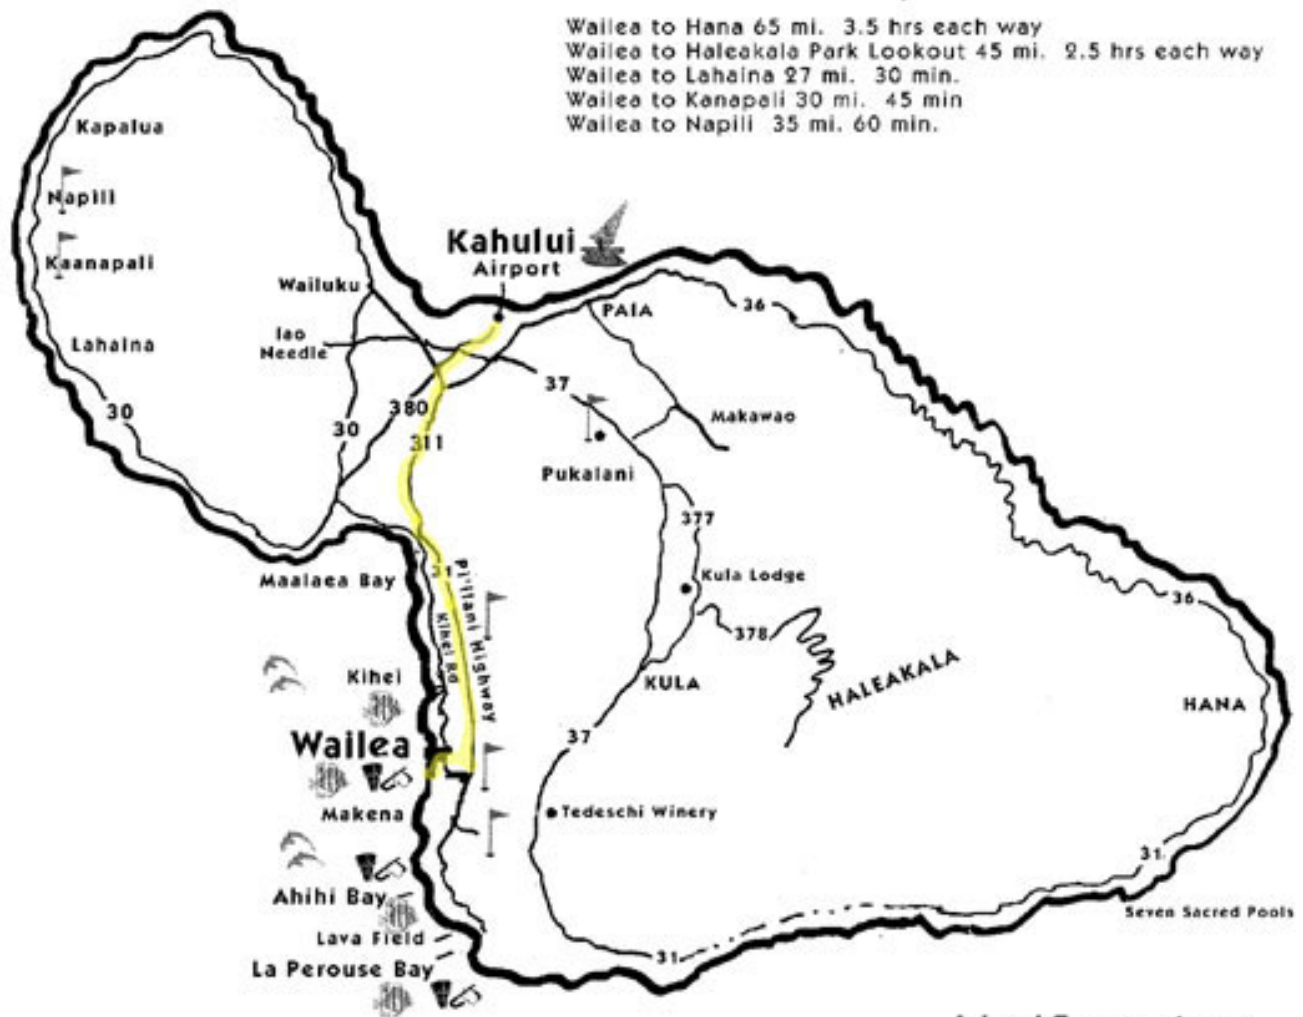

ISLAND OF MAUI

Mileage & Approximate Driving Time

It is 17 miles from Kahului Airport to Wailea

Wailea to Hana 65 mi. 3.5 hrs each way

Wailea to Haleakala Park Lookout 45 mi. 2.5 hrs each way

Wailea to Lahaina 27 mi. 30 min.

Wailea to Kanapali 30 mi. 45 min

Wailea to Napili 35 mi. 60 min.

Island Temperatures

Kihei	78°F. to 85°F
Kahului	70°F to 80°F
Kula	50°F to 80°F
Lahaina	78°F to 85°F
Hana	65°F to 80°F
Haleakala	20°F to 55°F